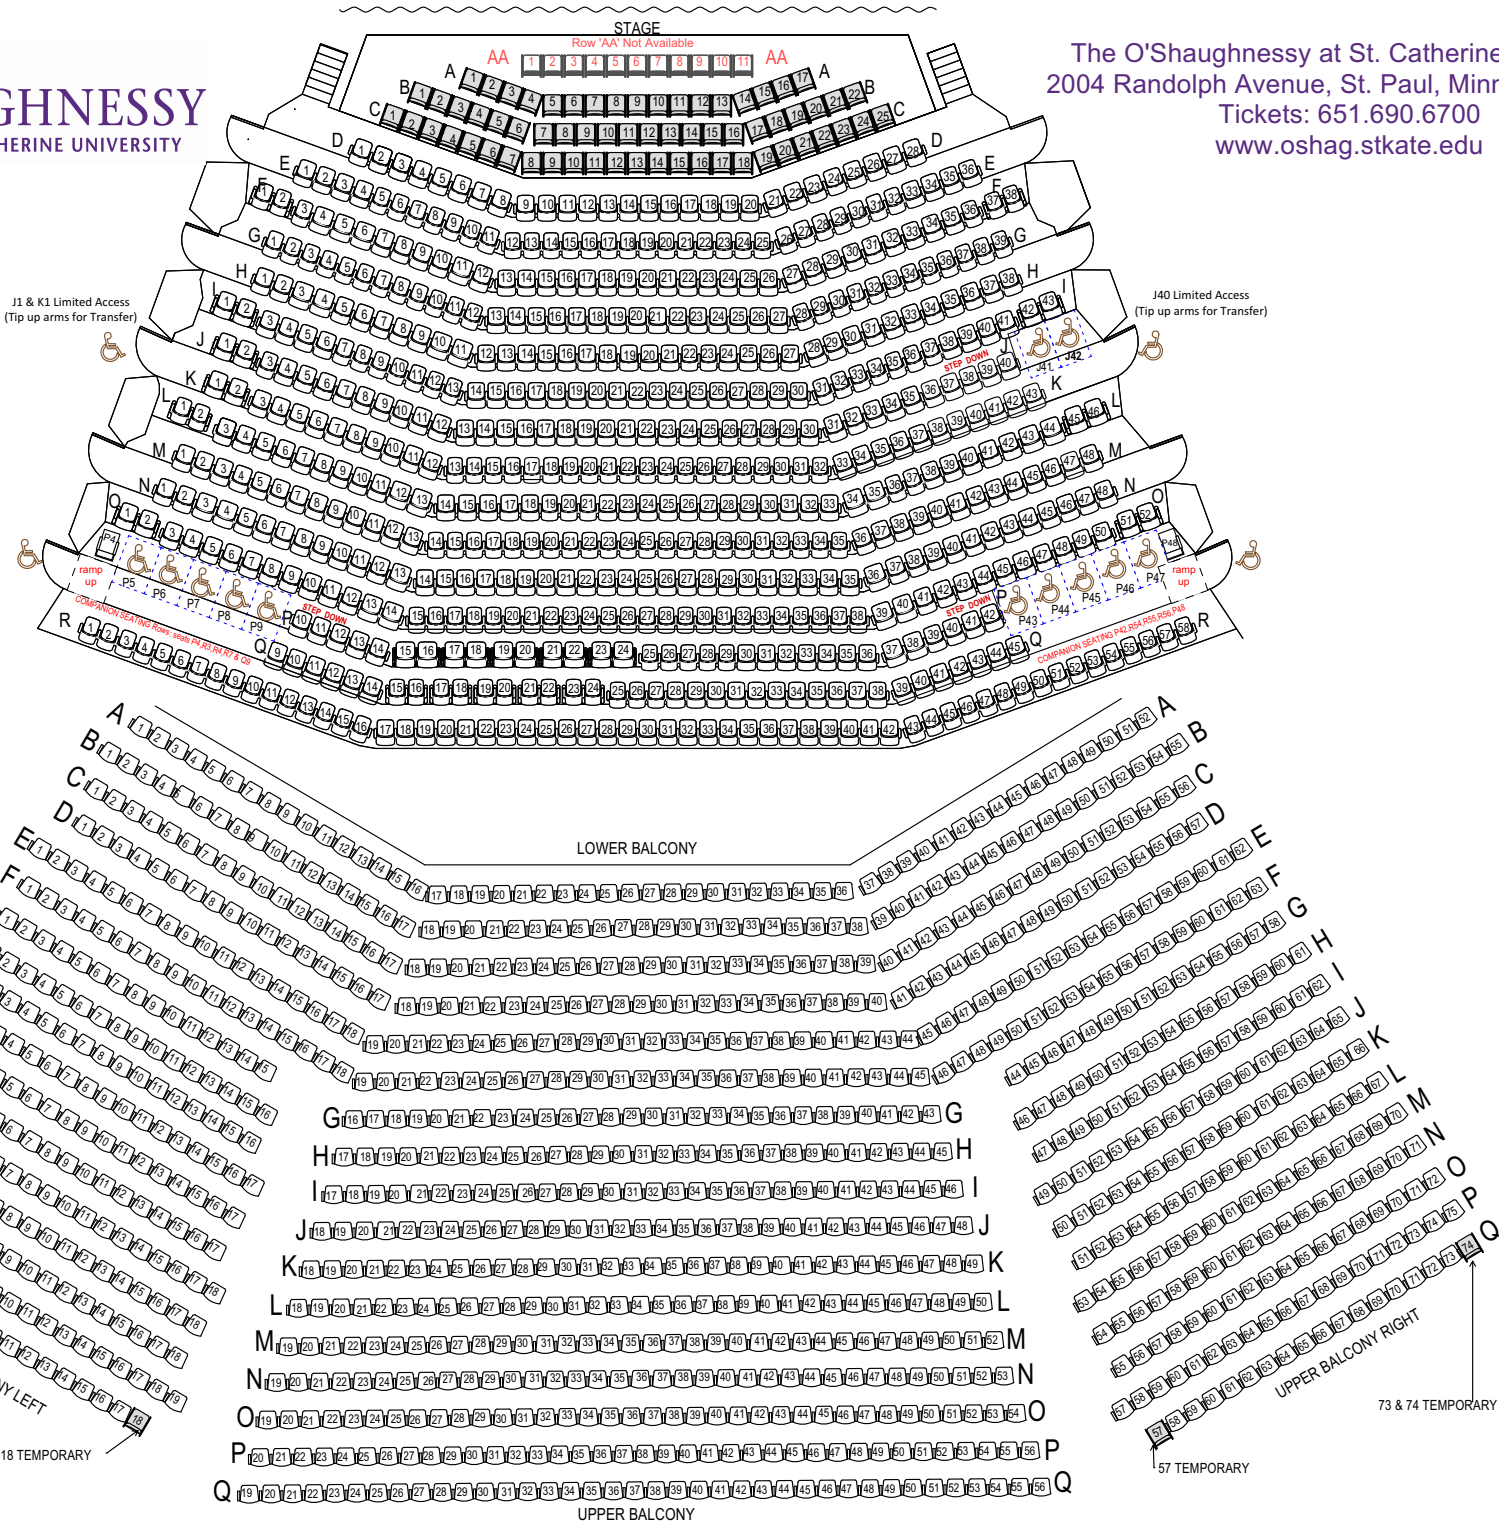

# Seating Map 2024

1 & 2 TEMPORARY

18 TEMPORARY

73 & 74 TEMPORARY

57 TEMPORARY

UPPER BALCONY